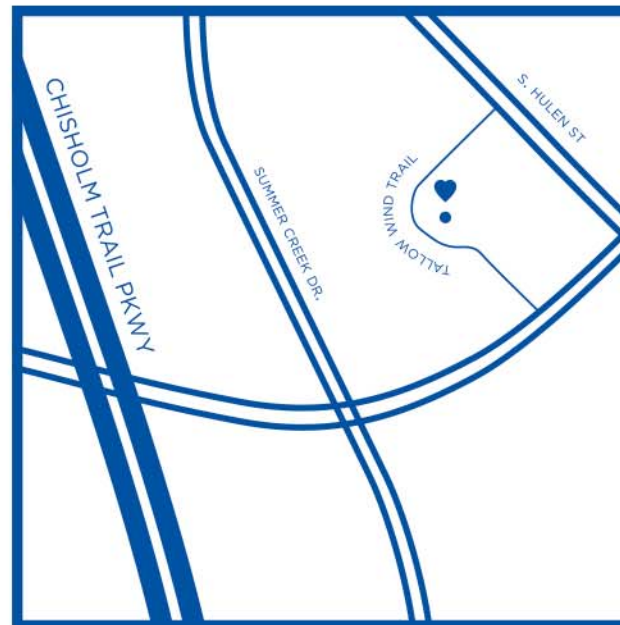

WELCOME!

Hulen Gardens Apartments is the most desired and affordable community south of Fort Worth, Texas. Bordered by I-20 and Chisholm Trail Pkwy, it grants quick access to the cities of Edgecliff Village, Fort Worth, and Benbrook as well as a myriad of fine dining, shopping and entertainment.

ALL SQUARE FOOTAGE IS APPROXIMATE AND IS SUBJECT TO CHANGE. APARTMENT FEATURES MAY VARY BY UNIT. *ONLY IN SELECT UNITS

DIRECTIONS: TAKE I-35W S. AND I-20 W TO SW Loop 820 AND TAKE EXIT 434A. FOLLOW GRANDBURY RD AND S. HULEN ST. TO TALLOW WIND TRAIL. FROM I-30 W. TRAVEL SOUTH UNTIL IT TURNS INTO CHISHOLM TRAIL PKWY, THEN TAKE A LEFT ONTO SYCAMORE SCHOOL RD. AND FOLLOW TO TALLOW WIND TRAIL.