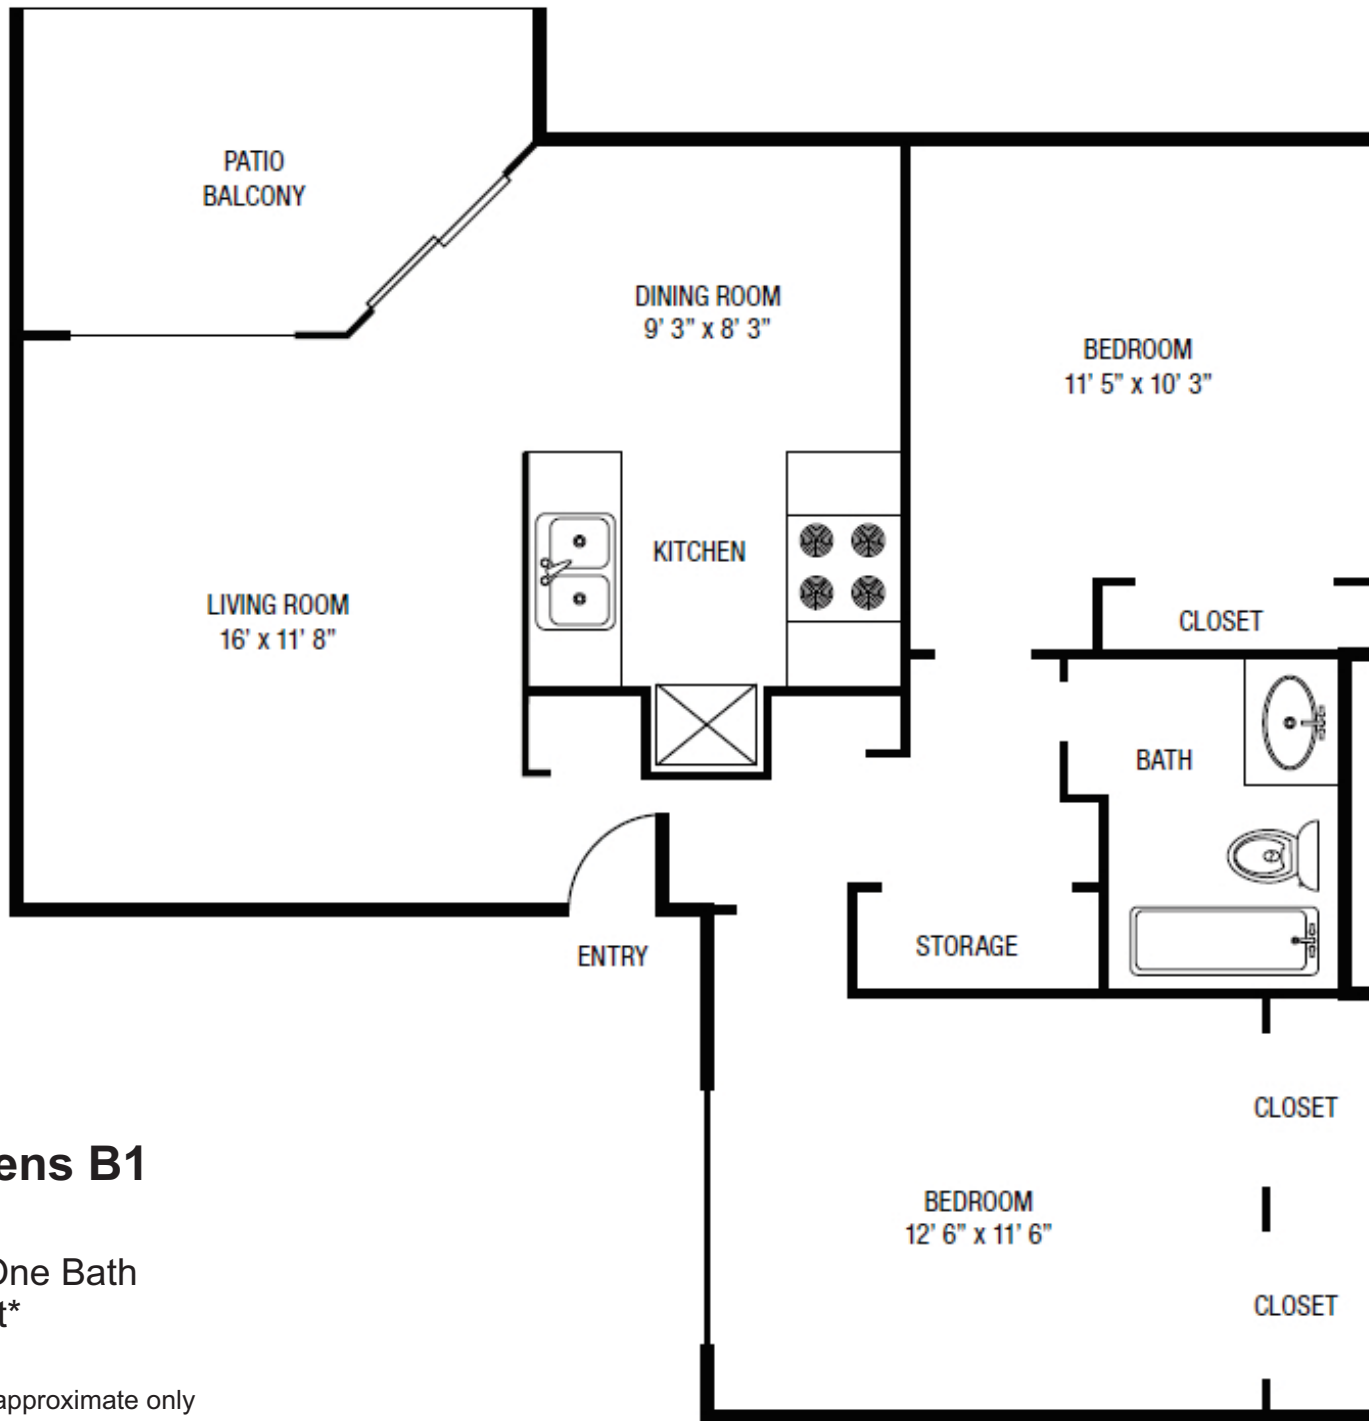

Hulen Gardens B1

Two Bedroom, One Bath
851 Square Feet*

*All square footage is approximate only